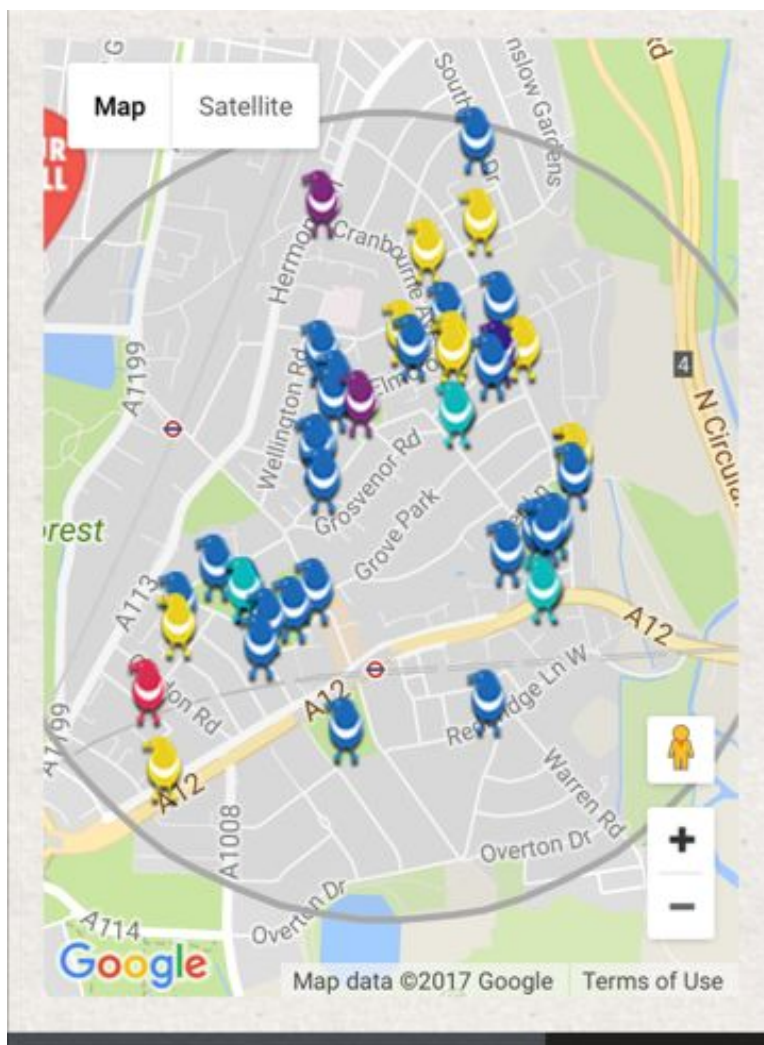

Wanstead Fringe Jumble Trail

SAT 16th SEPT 12-4pm

42 Stalls on the following roads:

Reydon Avenue, Preston Drive, Nutter Lane, Selsdon Road, Draycot Road, Woodbine Place, Spratt Hall Road, Chaucer Road, Addison Road, Warwick Road, Rutland Road, Cowley Road, Elmcroft Avenue, Nightingale Lane, Limes Avenue, Victory Road, Cranbourne Avenue, Hurstwood Avenue, Colvin Gardens, Langley Drive, Rectory Crescent